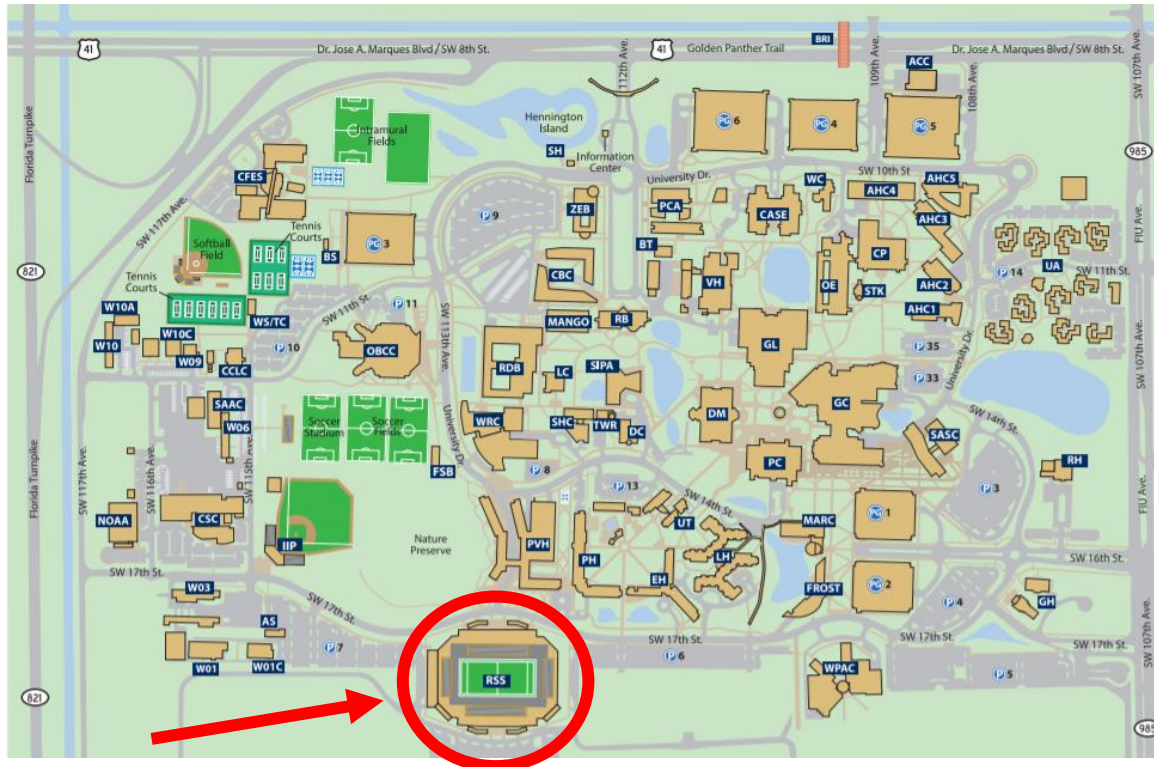

Directions for finding the FIU Ricardo Silva Stadium (RSS) rooms (suites):

- Enter through Gate 6A or Gate 4. Note Gate 6A may be intermittently closed due to construction.
- Turn *left*, and walk on the path under the bleachers.
- Continue walking until you reach the club area (area with glass doors).
- Enter the external elevators that are *adjacent* to the glass doors.
- Go up to the second floor, make a *right* out of the elevator.
- All the stadium rooms that are used by the PLTL office are located down the hall.

***Please do NOT walk across the football field!**

***Please do NOT enter into the field house!**

***Do NOT deface any property associated with the stadium!**

Gate 6A (sometimes closed due to construction)

Gate 4