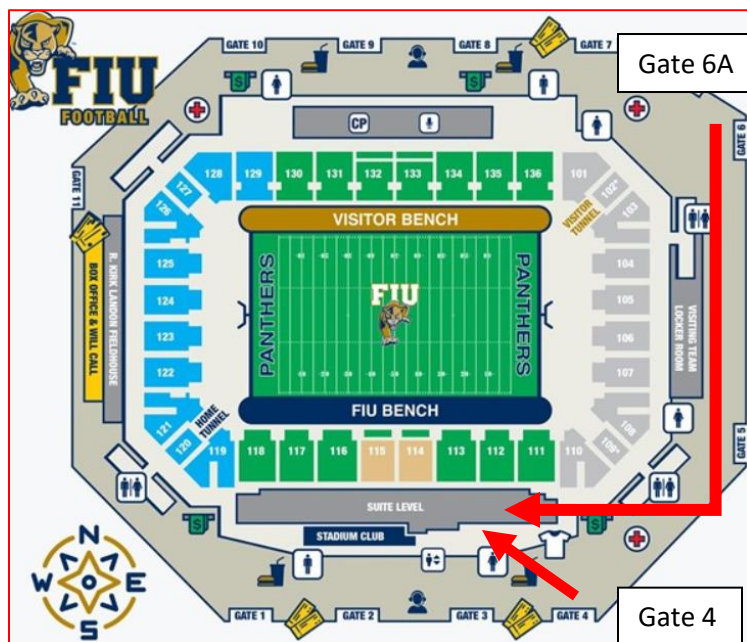

Directions for finding the FIU Ricardo Silva Stadium (RSS) rooms (suites):

- Enter through Gate 6A or Gate 4. Note Gate 6A may be intermittently closed due to construction.
- Turn *left*, and walk on the path under the bleachers.
- Continue walking until you reach the club area (area with glass doors).
- Enter the external elevators that are *adjacent* to the glass doors.
- Go up to the second floor, make a *right* out of the elevator.
- All the stadium rooms that are used by the PLTL office are located down the hall.

***Please do NOT walk across the football field!**

***Please do NOT enter into the field house!**

***Do NOT deface any property associated with the stadium!**

Gate 6A (sometimes closed due to construction)

Gate 4